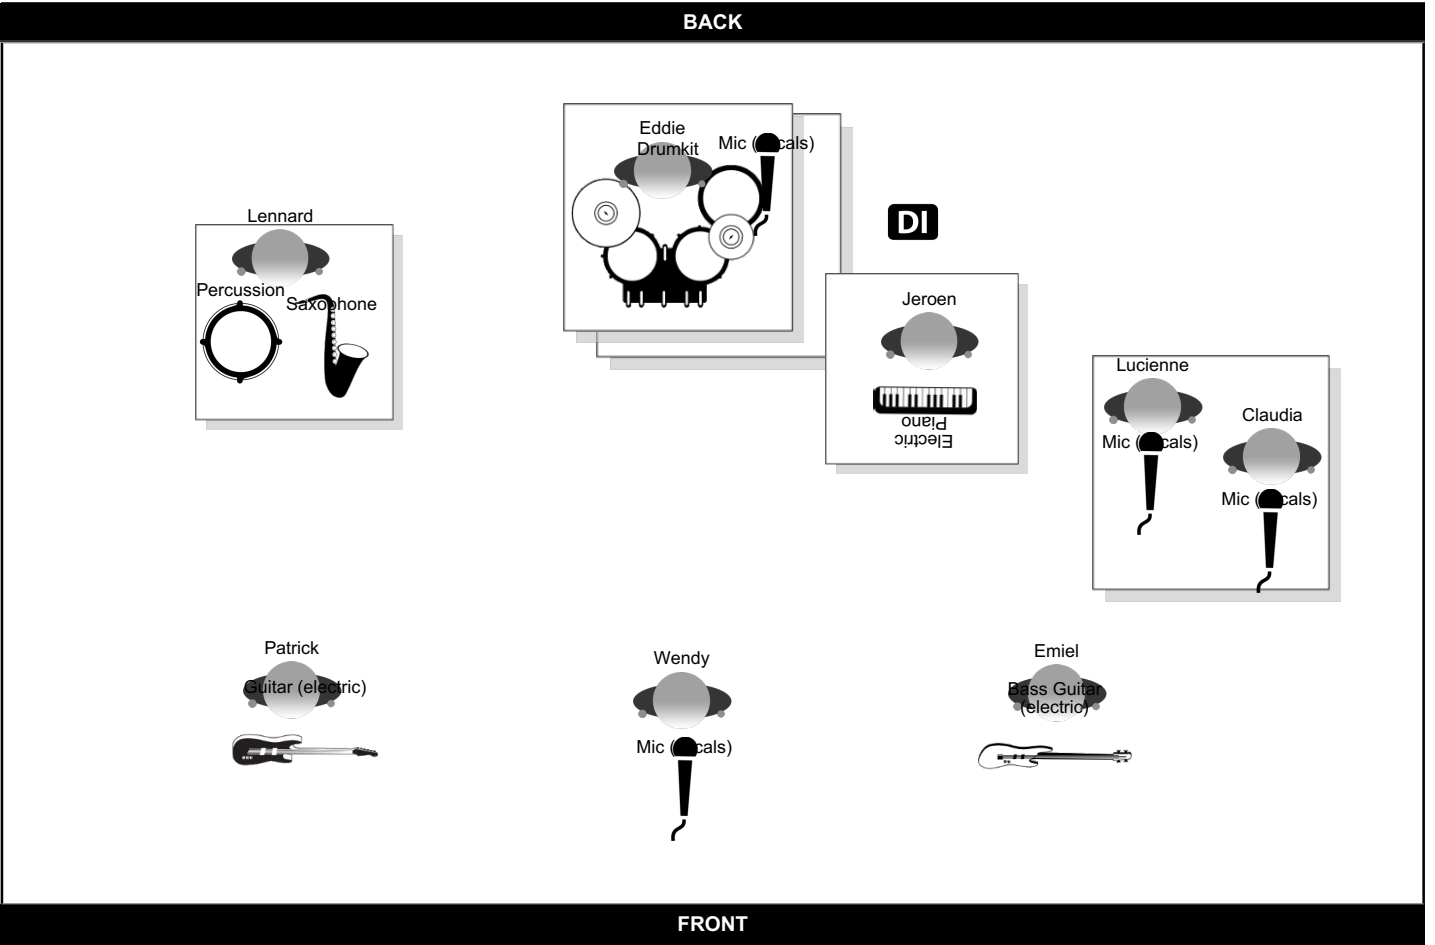

Typical Tina (Typical Tina)

Made using:

<https://www.facebook.com/TypicalTinaTurnerWeert>

Contact: Patrick Overklift Vaupel Kleyn (+31 (0)6 53708948 /patrick@mgear.nl)

Extra Info

Monitor Groups

Group	Soundmix
Group1	Group 1

Typical Tina (Typical Tina)

Contact: Patrick Overklift Vaupel Kleyn (+31 (0)6 53708948 /patrick@mgear.nl)

Line Up

Name	Instrument
Eddie	Drumkit, Mic (vocals)
Lennard	Percussion, Saxophone
Wendy	Mic (vocals)
Emiel	Bass Guitar (electric)
Patrick	Guitar (electric)
Lucienne	Mic (vocals)
Jeroen	Mic (vocals), Electric Piano
Claudia	

Typical Tina (Typical Tina)

Contact: Patrick Overklift Vaupel Kleyn (+31 (0)6 53708948 /patrick@mgear.nl)

Channel list

Channel	Band Member	Instrument	Mic / DI	Insert
1	Eddie	Kick In	Shure Beta 91a	
2	Eddie	Kick Out	Shure Beta 52a	
3	Eddie	Snare Top	AT AE 2300	
4	Eddie	Snare Bottom	Sennheiser e604	
5	Eddie	Hi Hat	AT ATM-450	
6	Eddie	Tom	Sennheiser e904	
7	Eddie	Tom	Sennheiser e904	
8	Eddie	Floor	Sennheiser e904	
9	Eddie	Overhead L	Neumann KM-184	
10	Eddie	Overhead R	Neumann KM-184	
11	Emiel	Basgitaar	Caveman DI (Eigen)	
12	Patrick	Gitaar Akoestisch	DI	
13	Patrick	Gitaar L	XLR Out L	
14	Patrick	Gitaar R	XLR Out R	
15	Jeroen	Keys L	DI	
16	Jeroen	Keys R	DI	
17	Eddie	Track L	DI	
18	Eddie	Track R	DI	
19	Lennard	Saxofoon	SD Systems Wireless (E	
20	Lennard	Bongo's	Shure SM 57	
21	Lennard	Conga's	Shure SM 57	
22	Lennard	Overhead	Neumann KM 184	
23	Wendy	Lead Vocal	Shure QLXD Wireless	
24	Lucienne	Backing Vocal	Shure Wireless	
25	Claudia	Backing Vocal	Shure Wireless	
26	Jeroen	Backing Vocal	Shure Beta 58a	
27	Eddie	Backing Vocal	Shure Beta 58a	
28	Patrick	Backing Vocal	Shure Beta 58a	