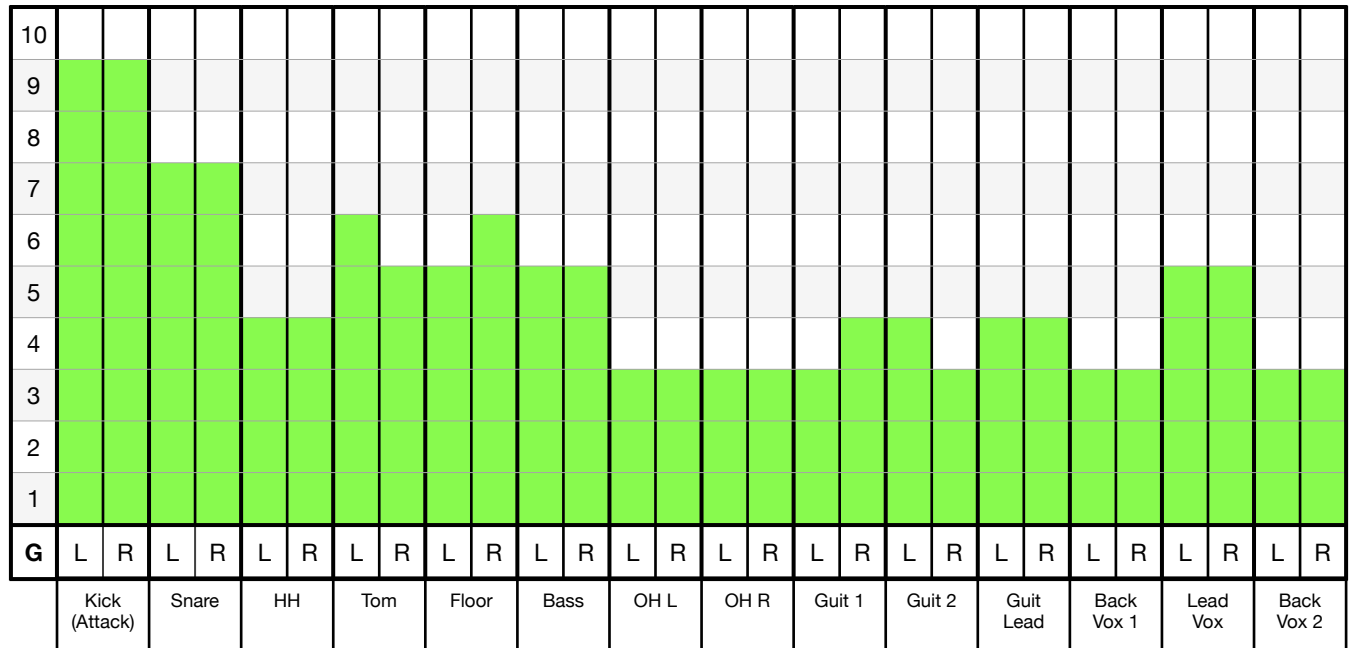

MONITOR AUX SENDS

WEDGES

* = 20%

Drums	***								
Guit 1	**	**		**	**	*	***	**	
Guit 2	***	***	**	**	**	**	*	***	**
Bass	***		***						***
Guit Lead	***	**		**	*	***		**	
	Kick	Snare	Bass	Guit 1	Guit 2	Guit Lead	Back Vox 1	Lead Vox	Back Vox 2

IN-EAR MIX STEREO (2 GROUPS)

(Rob needs 2 x Male XLR near drumkit)

DRUMS

IN-EAR MIX STEREO (2 GROUPS)

(Daan supplies 2 x Female XLR to MON desk)

LEAD VOX

SETLIST INCLUDING INTRO / OUTRO**± 60 MIN**

	SONG	F.O.H. Lead Vox FX remarks	LIGHTS proposals
I	<i>Speak To The Wind</i>	Spotify Artist: Spindrift Band supplies USB - Please return	Dark, tention. When band enters stage -> warm lights.
1	ALL MY LIFE	Slapback delay 30% wet	Spots Lead Vox & Guit Lead
2	BREAKOUT	Slapback delay 30% wet	Feel free, go with the flow
3	MY HERO	Slapback delay 30% wet	“
4	THIS IS A CALL	Chorus 20% wet	“
5	LEARN TO FLY	Chorus 20% wet	“
6	NO WAY BACK	Slapback delay 30% wet	Fast song
7	TIMES LIKE THESE	Slapback delay 30% wet	Drum solo: Spot on drums
8	MONKEY WRENCH	Slapback delay 30% wet	Fast song
9	EVERLONG	! Lead Vox. by Back Vox 2 -> Vol up !	Spot on Bass / Back Voc. 2
10	STACKED ACTORS	Chorus 20% wet	Weird, psychedelic verses vs. wild choruses!
11	BEST OF YOU	Slapback delay 30% wet	Spot on Lead Vox
12	THE PRETENDER	Slapback delay 30% wet	Ending -> Chaos / mayhem
O	<i>Spaghetti Time</i>	Spotify Artist: Allesandro Alessandrone Band supplies USB-stick - Please return	Warm lights / band thanks audience