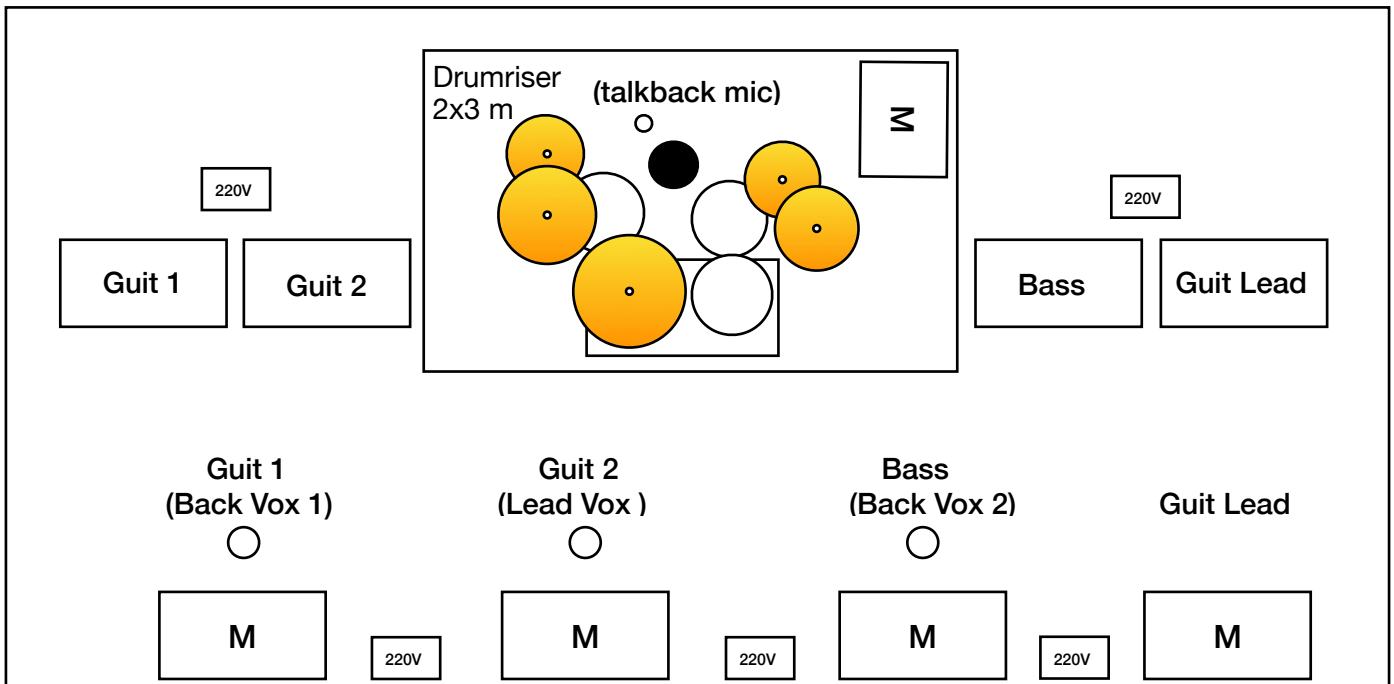

STAGE PLOT

CHANNEL LIST

1	Kick In	Shure B91 built in, please supply XLR +48V	10	Guit 1	Cab-mic
2	Snare		11	Guit 2	Cab-mic
3	HH		11	Guit Lead	Kemper Profiler XLR L
4	Tom		12	Guit Lead	Kemper Profiler XLR R
5	Floor		13	Back Vox 1	
6	OH L		14	Lead Vox	Uses own Sennheiser MD 431 II
7	OH R		15	Back Vox 2	
8	Bass DI		16	Talkback Dr.	Talkback Mic Drums -> Montech.
9	Bass Mic