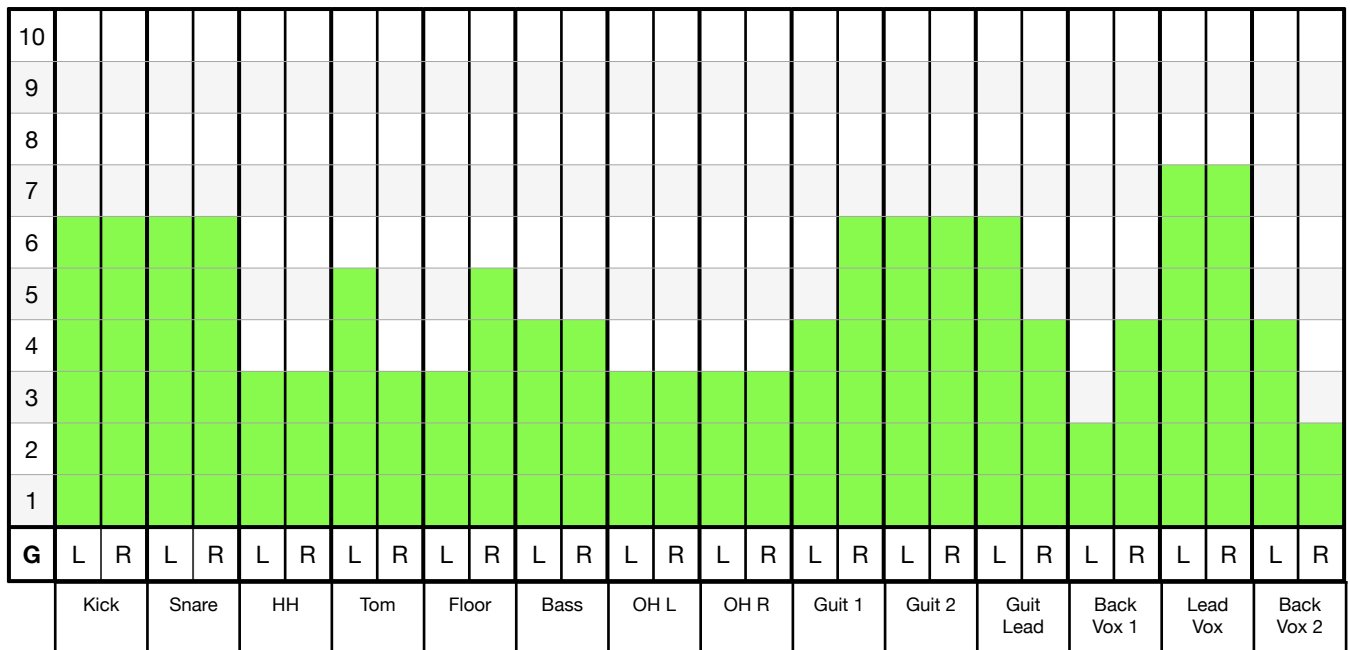

MONITOR AUX SENDS

WEDGES

* = 20%

Drums	***								
Guit 1	**	**		**	**	*	***	**	
Guit 2	***	***	**	**	**	**	*	***	**
Bass	***		***						***
Guit Lead	***	**		**	*	***		**	
	Kick	Snare	Bass	Guit 1	Guit 2	Guit Lead	Back Vox 1	Lead Vox	Back Vox 2

IN-EAR MIX STEREO (2 GROUPS)

(Rob needs 2 x Male XLR near drumkit)

DRUMS

IN-EAR MIX STEREO (2 GROUPS)

(Daan supplies 2 x Female XLR to MON desk)

LEAD VOX

SETLIST INCLUDING INTRO / OUTRO**± 60 MIN**

	SONG	F.O.H. Lead Vox FX remarks	LIGHTS proposals
I	<i>Speak To The Wind</i>	Spotify Artist: Spindrift Band supplies USB - Please return	Dark, tention. When band enters stage -> warm lights.
1	ALL MY LIFE	Slapback delay 30% wet	Spots Lead Vox & Guit Lead
2	BREAKOUT	Slapback delay 30% wet	Feel free, go with the flow
3	MY HERO	Slapback delay 30% wet	“
4	THIS IS A CALL	Chorus 20% wet	“
5	LEARN TO FLY	Chorus 20% wet	“
6	NO WAY BACK	Slapback delay 30% wet	Fast song
7	TIMES LIKE THESE	Slapback delay 30% wet	Drum solo: Spot on drums
8	MONKEY WRENCH	Slapback delay 30% wet	Fast song
9	EVERLONG	! Lead Vox. by Back Vox 2 -> Vol up !	Spot on Bass / Back Voc. 2
10	STACKED ACTORS	Chorus 20% wet	Weird, psychedelic verses vs. wild choruses!
11	BEST OF YOU	Slapback delay 30% wet	Spot on Lead Vox
12	THE PRETENDER	Slapback delay 30% wet	Ending -> Chaos / mayhem
O	<i>Spaghetti Time</i>	Spotify Artist: Allesandro Alessandrone Band supplies USB-stick - Please return	Warm lights / band thanks audience