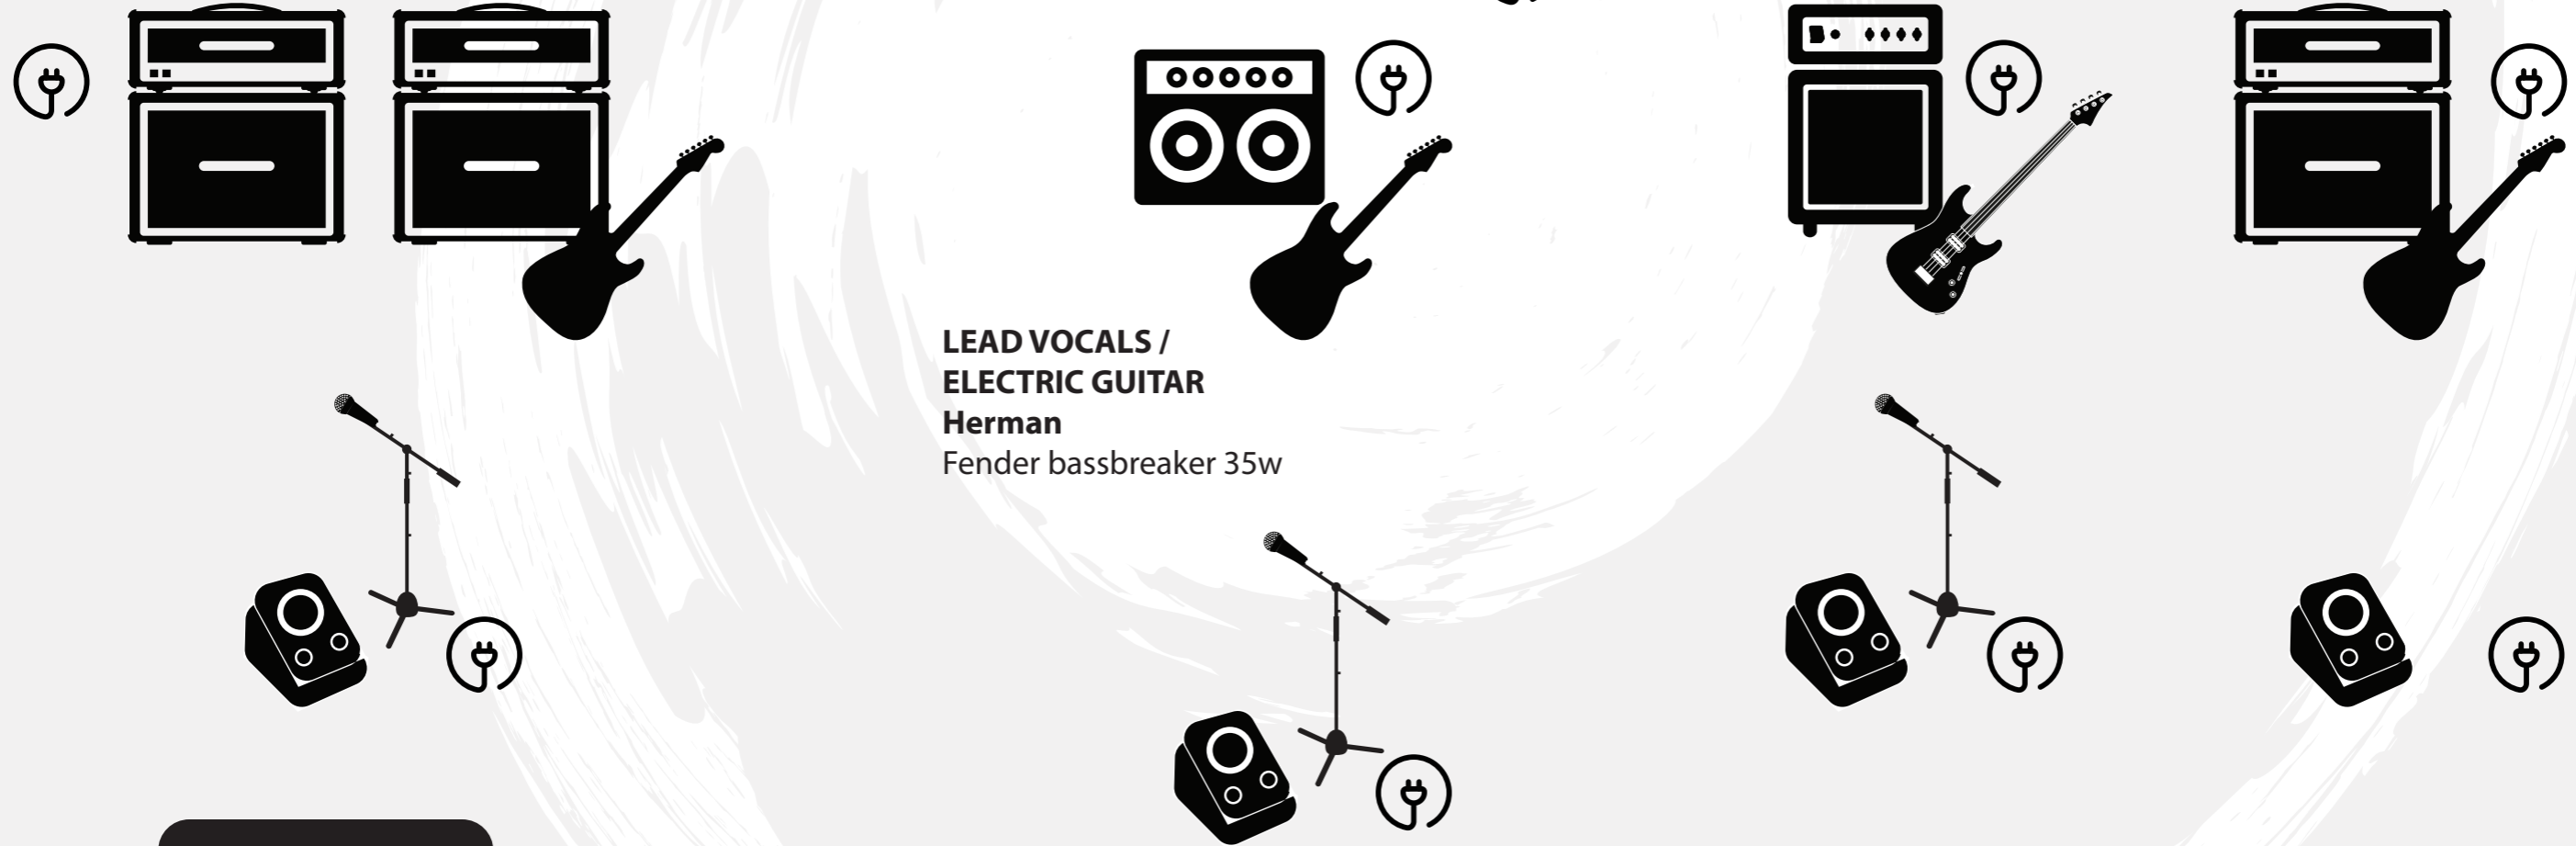

**Backdrop**  
Large: 300 x 300 cm  
Or small 200 x 100 cm

**GUITAR**  
**Edwin**  
Electric guitar

Bogner 1  
100w  
WET

Bogner 2  
100W  
DRY

**DRUMS**  
**Joram**  
3x toms / 3x crashes /  
1x ride / 1x kick  
1x splash  
(righthanded)

**BASS GUITAR**  
**Martijn**  
Bass guitar/ backing vocals  
Ampeg 300w

**GUITAR**  
**Rob**  
Electric guitar  
Marshall 100w

**STAGEPLAN REARVIEMIRROR 2024**