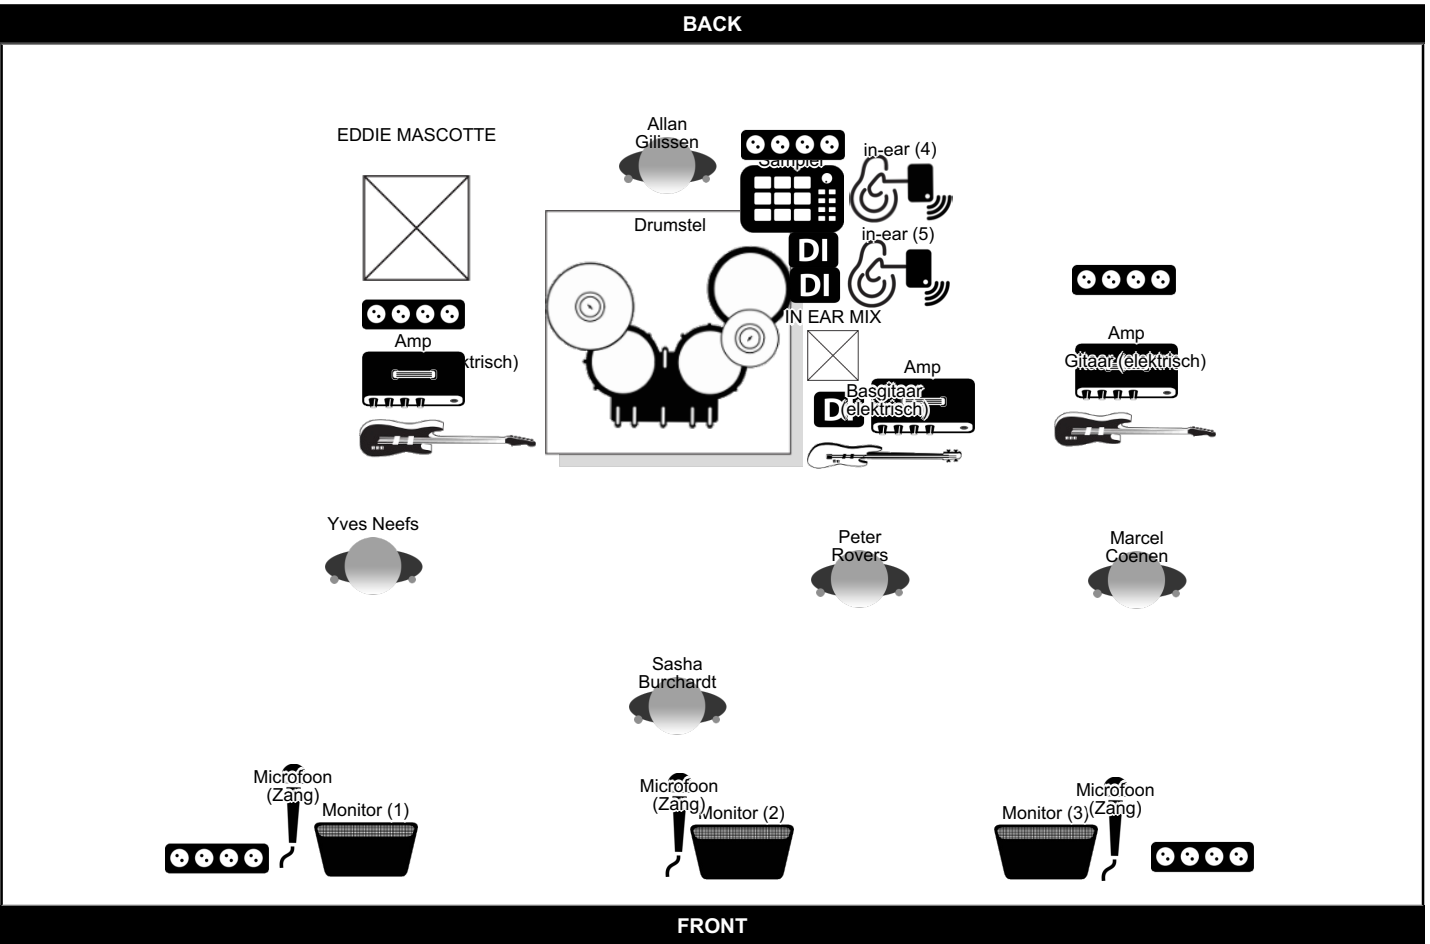

<http://www.facebook.com/powerslave666nl>

Contact: Peter Rovers (+31(0)6 50 28 70 89 / roveripsaw@gmail.com)

Extra Info

Please respect the following instructions/ notes,

- drumriser 3 x 2 meter!
- we use our own independent personal In ear mixing desk, that's a nearly stand alone system from the house and FOH PA system.
- We only need 2 seperate lines from monitor desk to our desk,
- no. 1 with lead vocals
- no. 2 with the two backing vocals mixed equally.
- NO phantompower on bass DI
- Guitar Stage Left uses Fractal audio FM3 (pedalboard) you can use those Left/right XLR outpluts, no mics needed. (located

Monitor Groepen

Groep	Geluidsmix
Groep 1	Guitar SR, Guitar SL, Bass, lead Vocals, backing vocals SR
Groep 2	Lead Vocals
Groep 3	Guitar SR, Guitar SL, lead vocals, backling vocals SL
Groep 4	lead vocals
Groep 5	backing vocals

Powerslave (Powerslave 2023)

Contact: Peter Rovers (+31(0)6 50 28 70 89 / roveripsaw@gmail.com)

Line Up

Naam	Instrument
Allan Gilissen	Drumstel, Sampler, IN EAR MIX, EDDIE MASCOTTE
Peter Rovers	Basgitaar (elektrisch), Amp, Microfoon (Zang)
Marcel Coenen	Gitaar (elektrisch), Amp, Microfoon (Zang)
Yves Neefs	Gitaar (elektrisch), Amp
Sasha Burchardt	Microfoon (Zang)