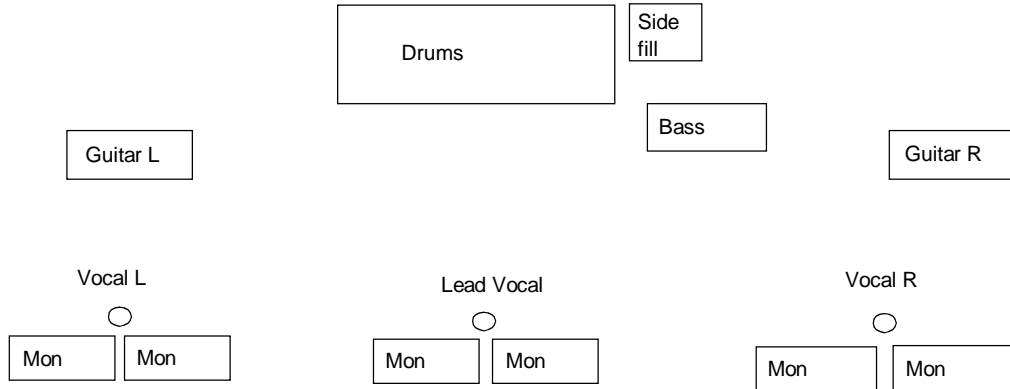

STAGEPLAN POWERSLAVE

Inputlist

| kanaal | input | pan | mic |
|--------|------------|-----|-------|
| 1. | kickdrum1 | | D112 |
| 2. | kickdrum2 | | D112 |
| 3. | snare | | sm57 |
| 4. | tom 1 | | sm57 |
| 5. | tom 2 | | sm57 |
| 6. | tom 3 | | sm57 |
| 7. | floortom 1 | | sm57 |
| 8. | floortom 2 | | sm57 |
| 9. | Hihatt | | sm81 |
| 10. | Ride | | sm81 |
| 11. | overhead 1 | L | sm81 |
| 12. | overhead 2 | R | sm81 |
| 13. | bass D.I. | | D.I. |
| 14. | bass mic | | MD421 |
| 15. | guitar L | | sm57 |
| 16. | guitar R | | sm57 |
| 17. | vocal L | | sm58 |
| 18. | vocal Lead | | sm58 |
| 19. | vocal R | | sm58 |

Monitor list

| Monitor | input | volume |
|------------------------------------|-----------|--------|
| Sidefill: | bass | ++ |
| | kick 2x! | + |
| | guitar R | ++ |
| | guitar L | + |
| | leadvocal | + |
| | intro's | + |
| Monitor leadvocal | leadvocal | ++ |
| | intro's | + |
| Monitor guitar L | vocal L | ++ |
| | intro's | + |
| | | |
| Monitor bass & guitar R | vocal R | ++ |
| | leadvocal | + |
| | intro's | + |

2 DI's for our mp3 intro player located at the at the Bass Amp