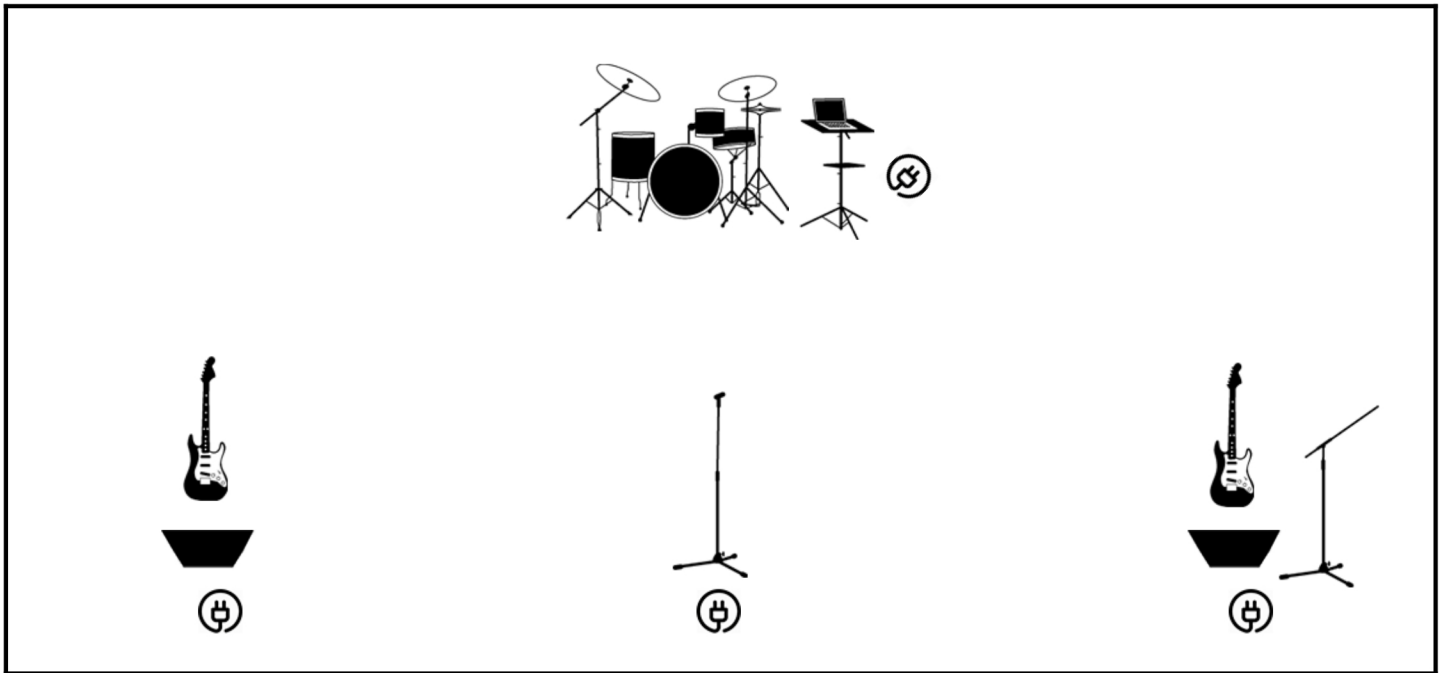

BAND NAME

Korn Again

VENUE

DATE / TIME

STAGE

INPUT LIST

1	Guitar left DI	9		17		25	
2	Bass right DI	10		18		26	
3	SPD SX stereo DI	11		19			
4	Centr vox wireless	12		20		28	
5	Left vox wired	13		21		29	
6	Drums 5 piece	14		22		30	
7		15		23		31	
8		16		24		32	

NOTES

Additional stage props and atmospheric

Bag Pipes
 "The Bitch" Korn Mic Stand
 Fabric fire proof stage banner