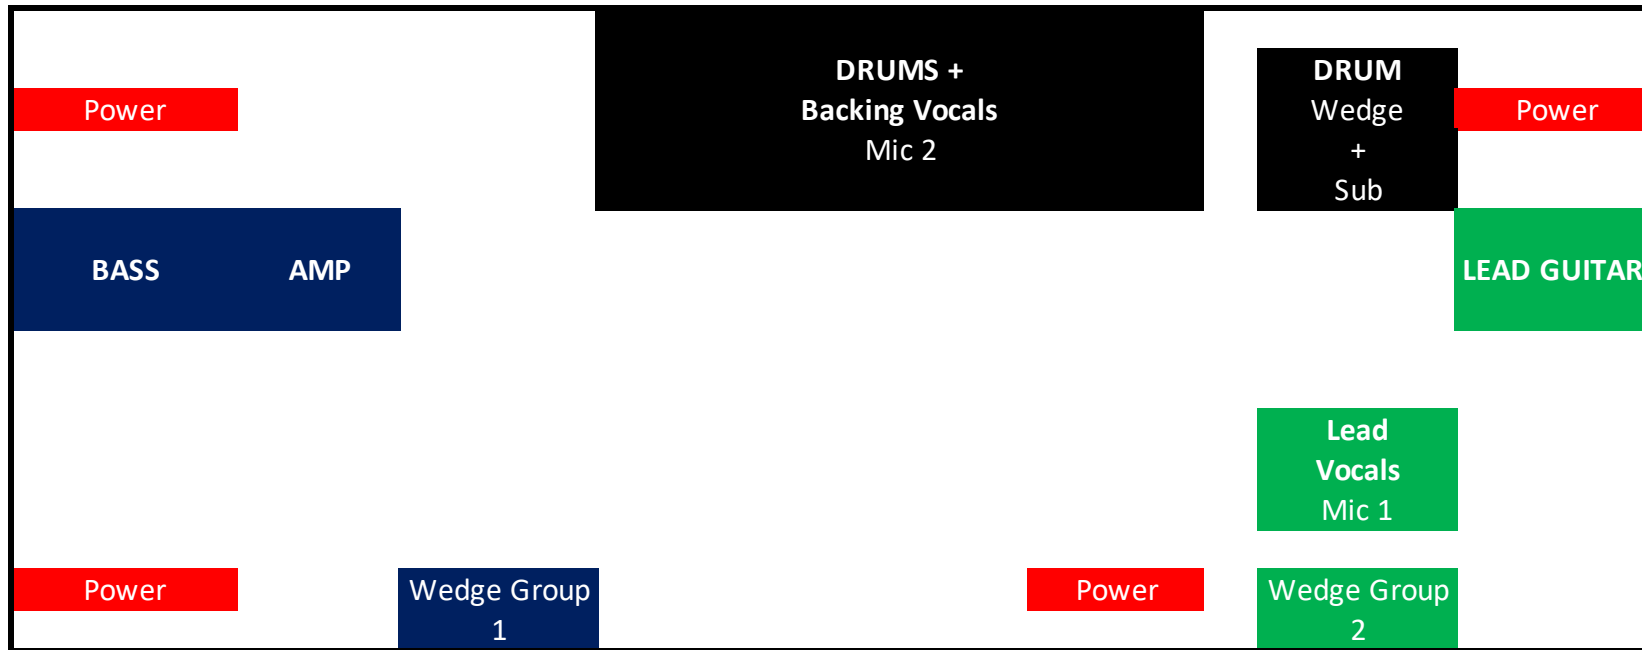

DUTCH NIRVANA TRIBUTE IN UTERO

	Channel:	Intrument	mic	FX
Drums	1	Kick	e 602	
	2	Snare	e 604	Comp 1
	3	Snare Bttm	e 604	Comp 2
	4	Hihat	e614	
	5	Tom	e 604	
	6	Floor 1	e 604	
	7	Floor 2	e 604	
	8	OH Left	e 614	
	9	OH Right	e 614	
Bas amp	10	amp	DI	Comp 3
	11	cabinet	e602	Comp 4
Guitar amp	12	Cabinet	Sm 75	
Acoustic Amp	13	Combo	DI	Comp 5 Reverb 1
Lead Vocals	14	Mic 1	Sm 58	Comp 6 Reverb 2
Backing Vocals	15	Mic 2	Sm 58	Comp 7 Reverb 3

In case the requested mics are not available comparable mics will do

Monitors:

Wedgroup 1

1. Bass Guitar
2. Snare
3. Guitar
4. Lead Vocals
5. Backing Vocals

Wedgroup 2

1. Lead Vocals
2. Guitar
3. Snare

Drumwedge:

1. Kick
2. Snare
3. Lead Vocals
4. Guitar