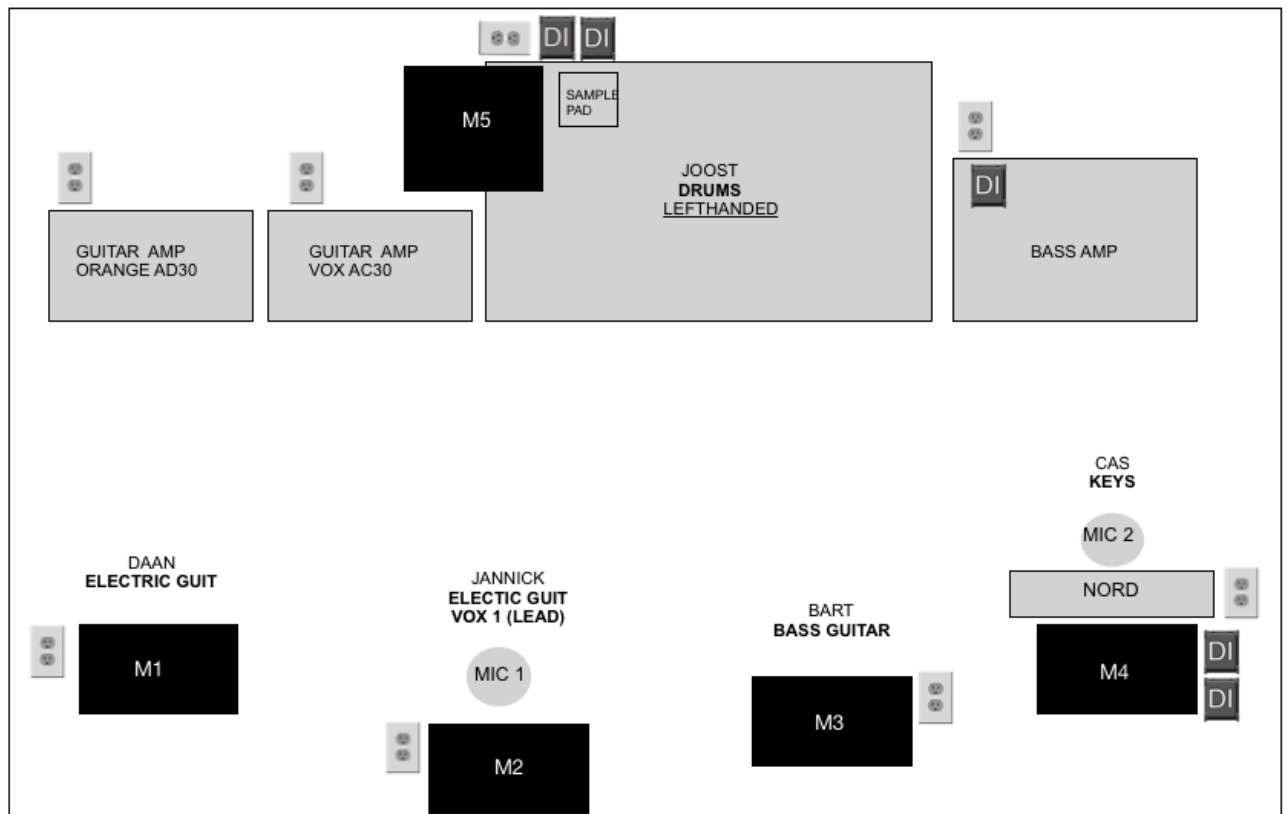

I FOUND THE CURE // TECHNICAL

I Found The Cure will not bring their own sound engineer and would like to work with the house sound engineer(s), unless discussed differently in advance.

Channel List

1. Kick in
2. Kick out
3. Snare
4. Snare bottom
5. Hi hat
6. Rack tom
7. Floor tom
8. Oh left
9. Oh right
10. Sample pad
11. Bass guit DI
12. Bass guit AMP
13. Electric guit 1 Orange AD30
14. Electric guit 2 Vox AC30
15. Nord
16. Vox 1 (lead)
17. Vox 2

Mics / DI

- Beta 91A
- E602
- SM57
- E604
- Any small diaphragm condenser mic
- E604
- E604
- Any condenser mic
- Any condenser mic
- Any stereo DI
- DI in AMP
- Beta 52A
- SM57
- SM57
- Any stereo DI
- SM58
- SM58

STAGE PLAN

Joost Ebbers
tel: +31 6 39 63 10 61
mail: ifoundthecureband@gmail.com